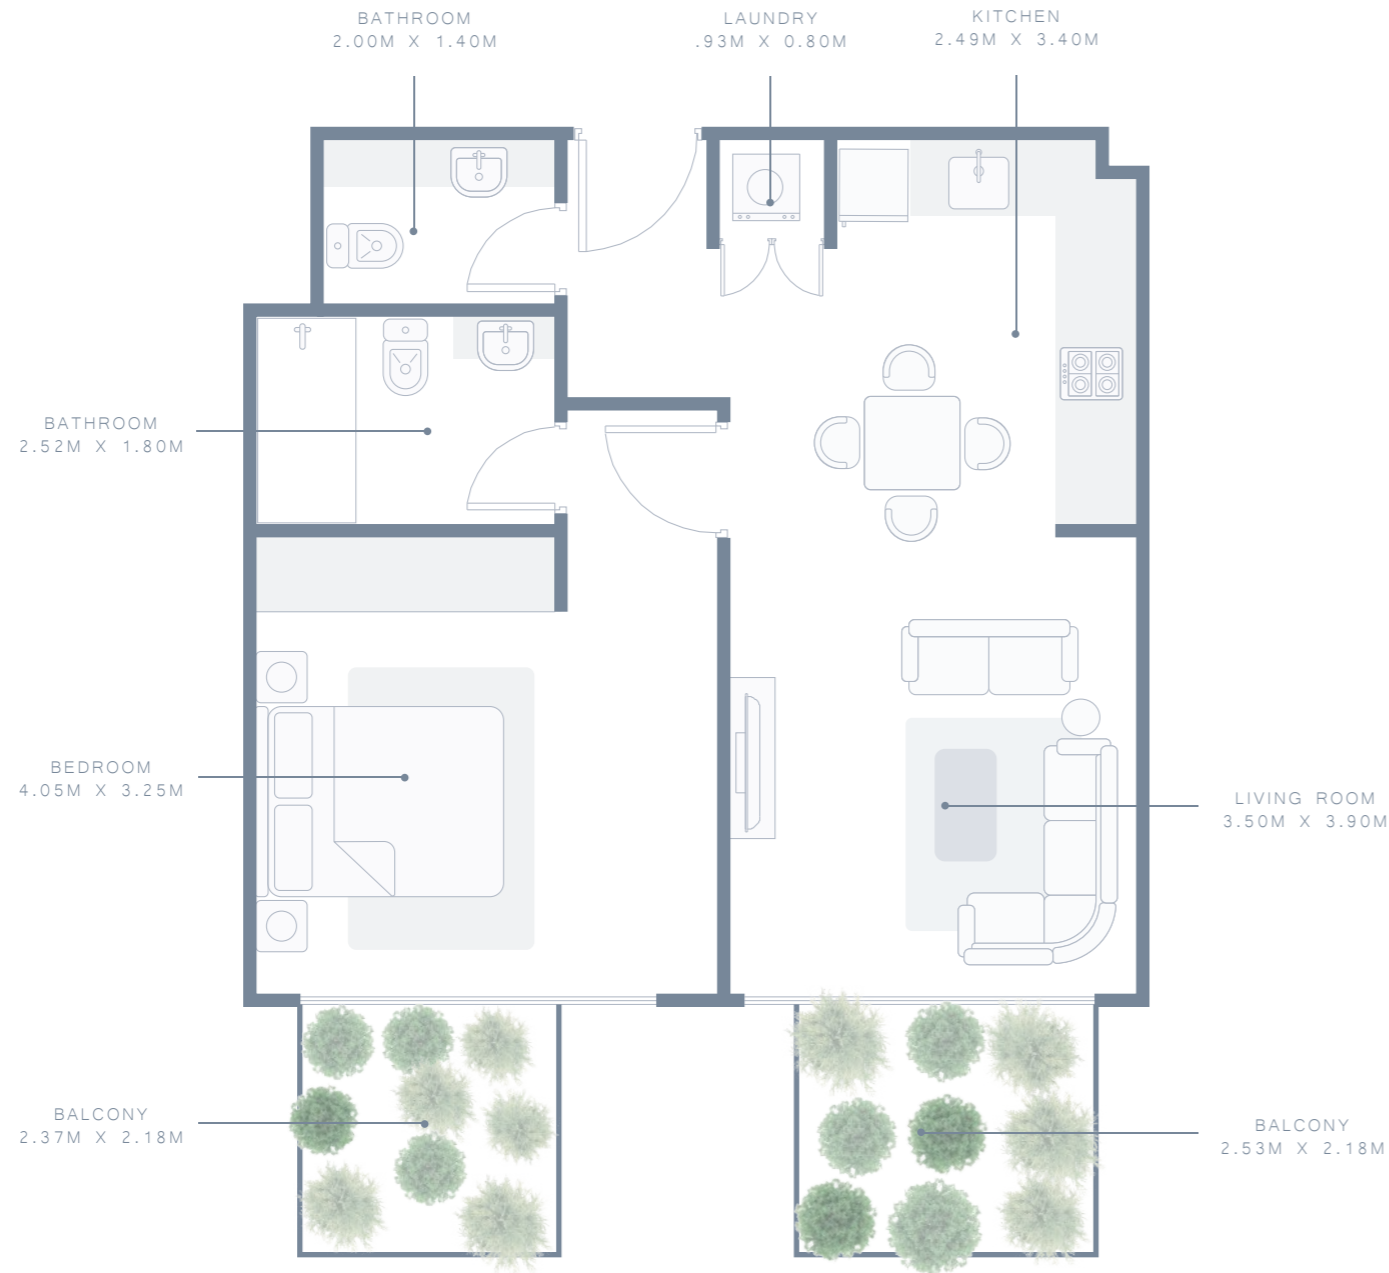

BUILDING NAME
CREEK VIEWS 1

REMARKS

CREEK VIEWS

PROJECT NAME
CREEK VIEWS 1

FLOOR NO.
17TH FLOOR

APT. AREA
626.88 SQ.FT

APARTMENT NO.
1723

UNIT TYPE
1 BEDROOM

BALCONY AREA
120.34 SQ.FT

TOTAL APT. NET AREA
747.22 SQ.FT

PAGE NO.

DATE